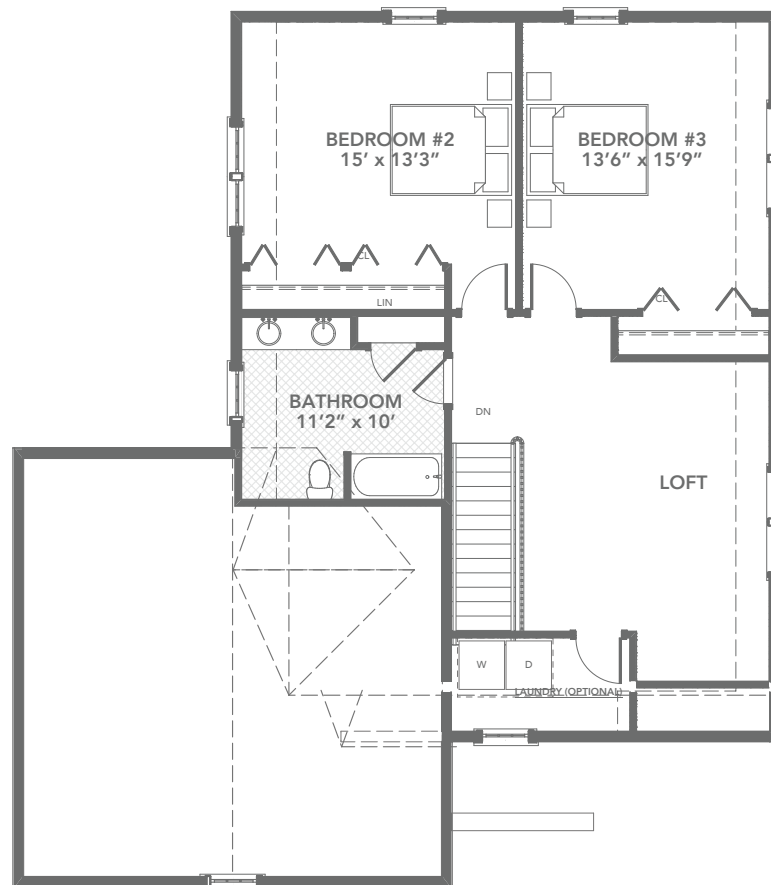

\$594,900

THE HOMES AT CRIMSON HEIGHTS

Hawthorn

2088 square feet

3 bedrooms/2 ½ baths

1st floor master suite

Spacious 2nd floor loft or 4th bedroom upgrade

Attached 2 car garage

FIRST FLOOR

SECOND FLOOR