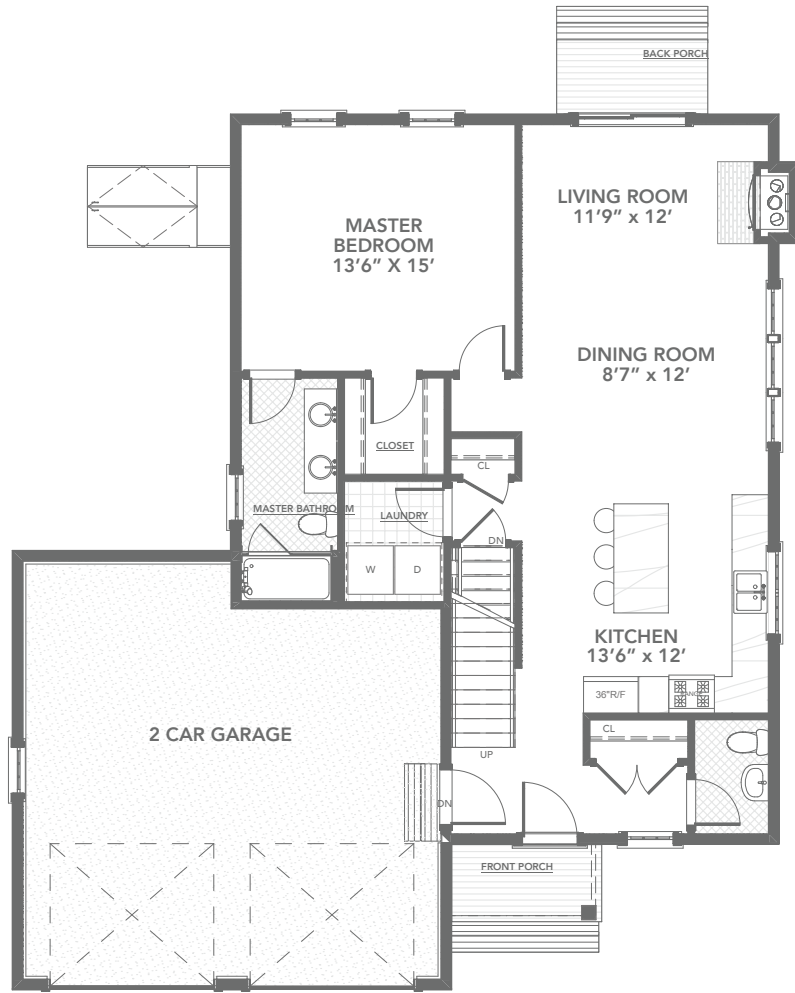

\$594,900

THE HOMES AT CRIMSON HEIGHTS

Hawthorn

2088 square feet

3 bedrooms/2 ½ baths

1st floor master suite

Spacious 2nd floor loft or 4th bedroom upgrade

Attached 2 car garage

FIRST FLOOR

SECOND FLOOR