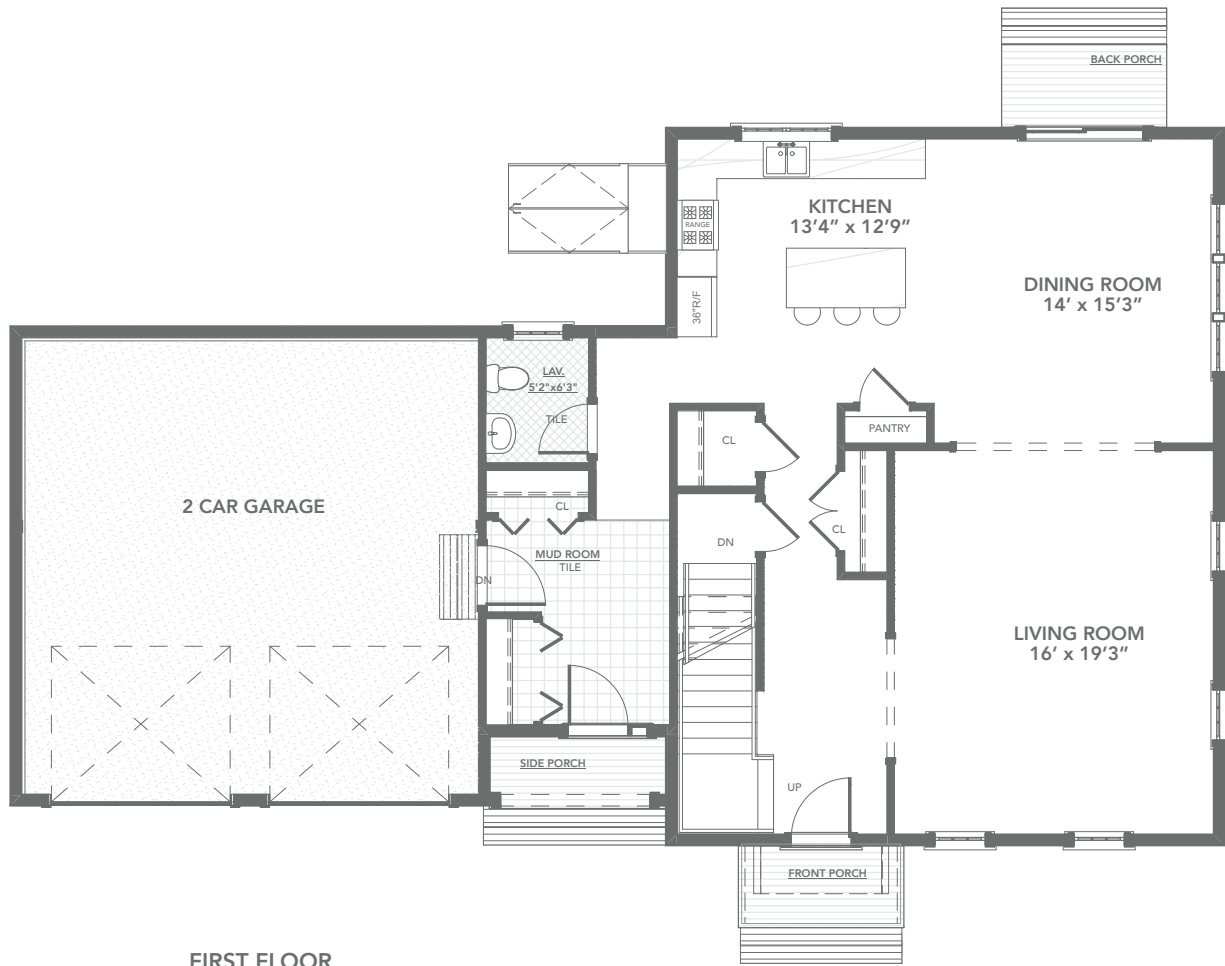

# Spruce

2600 square feet

Gambrel style

4 bedrooms

2nd floor master suite

Separate front mudroom entry

Attached 2 car garage

FIRST FLOOR

SECOND FLOOR