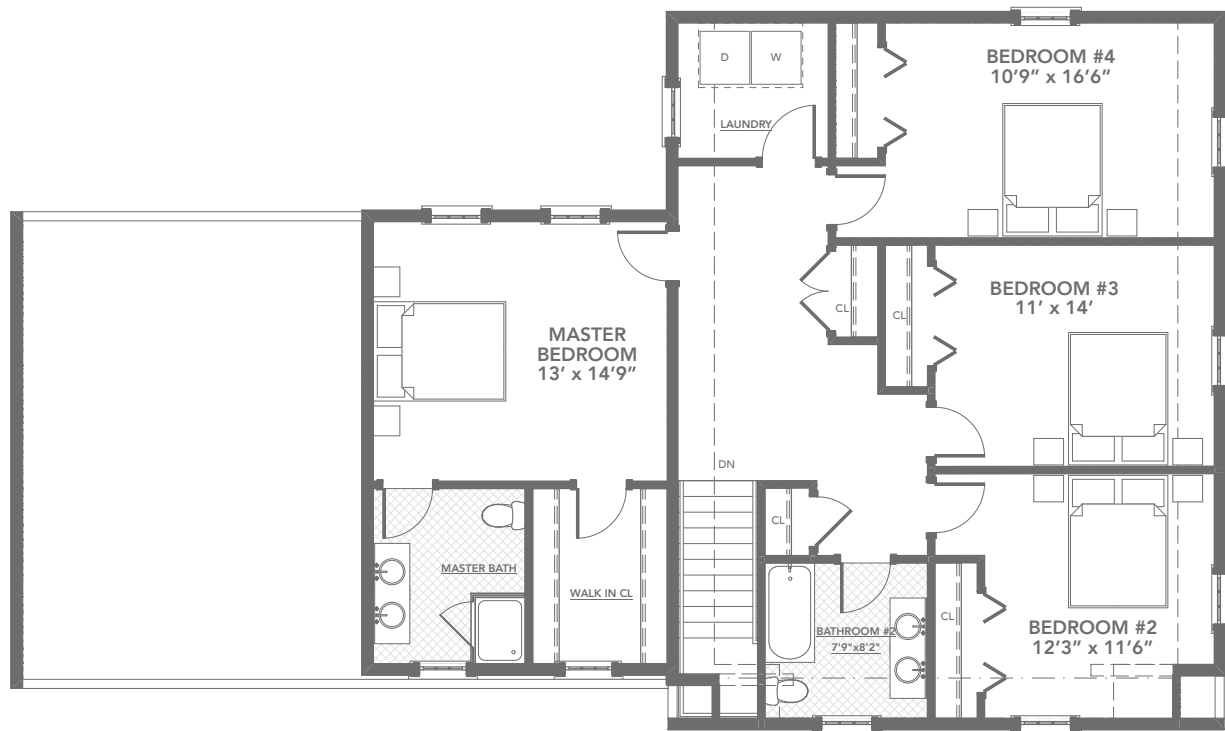

# Spruce

2600 square feet

Gambrel style

4 bedrooms

2nd floor master suite

Separate front mudroom entry

Attached 2 car garage

FIRST FLOOR

SECOND FLOOR