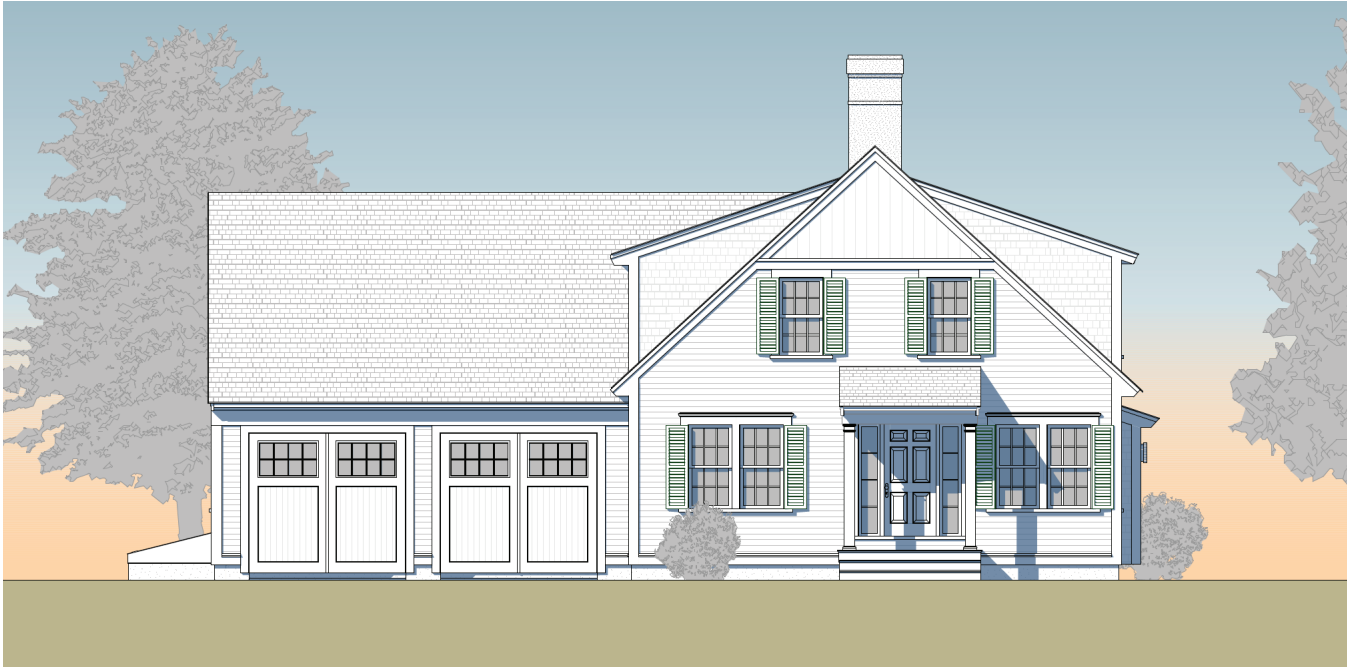

\$619,900

THE HOMES AT CRIMSON HEIGHTS

White Pine

2588 square feet
3 bedrooms/2 ½ baths
1st floor master suite
Private 1st floor study
Spacious 2nd floor loft
Attached 2 car garage

FIRST FLOOR

SECOND FLOOR