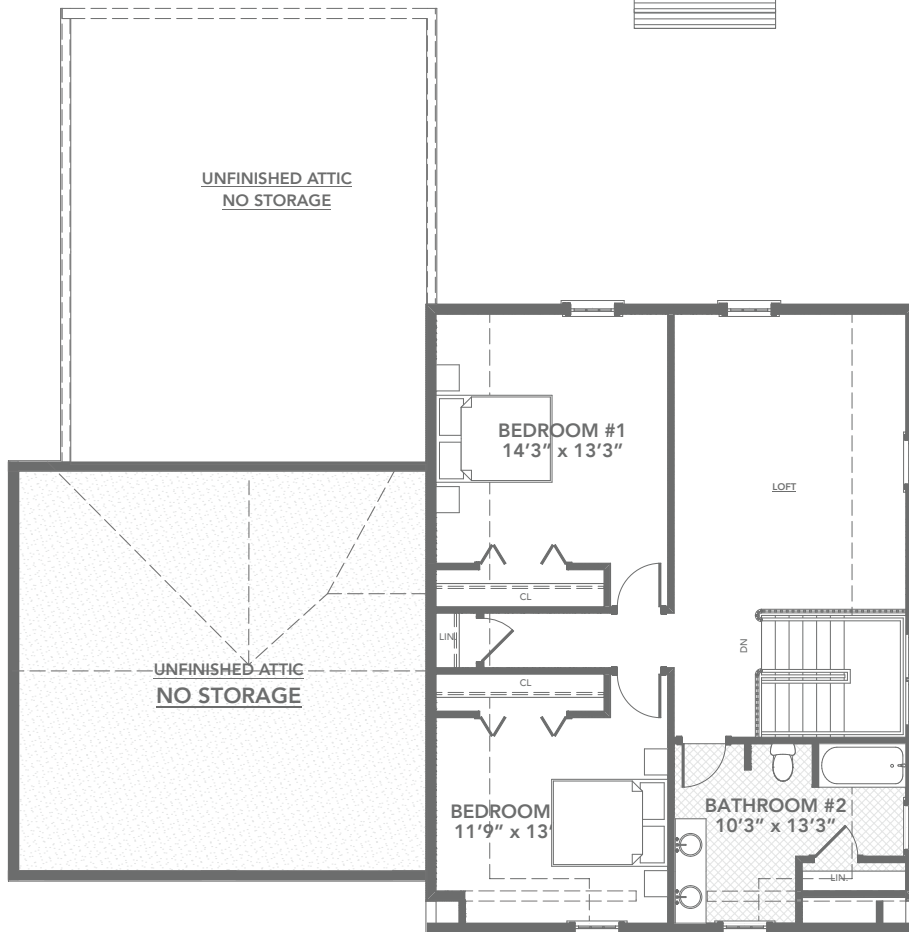

\$619,900

THE HOMES AT CRIMSON HEIGHTS

White Pine

2588 square feet
3 bedrooms/2 ½ baths
1st floor master suite
Private 1st floor study
Spacious 2nd floor loft
Attached 2 car garage

FIRST FLOOR

SECOND FLOOR