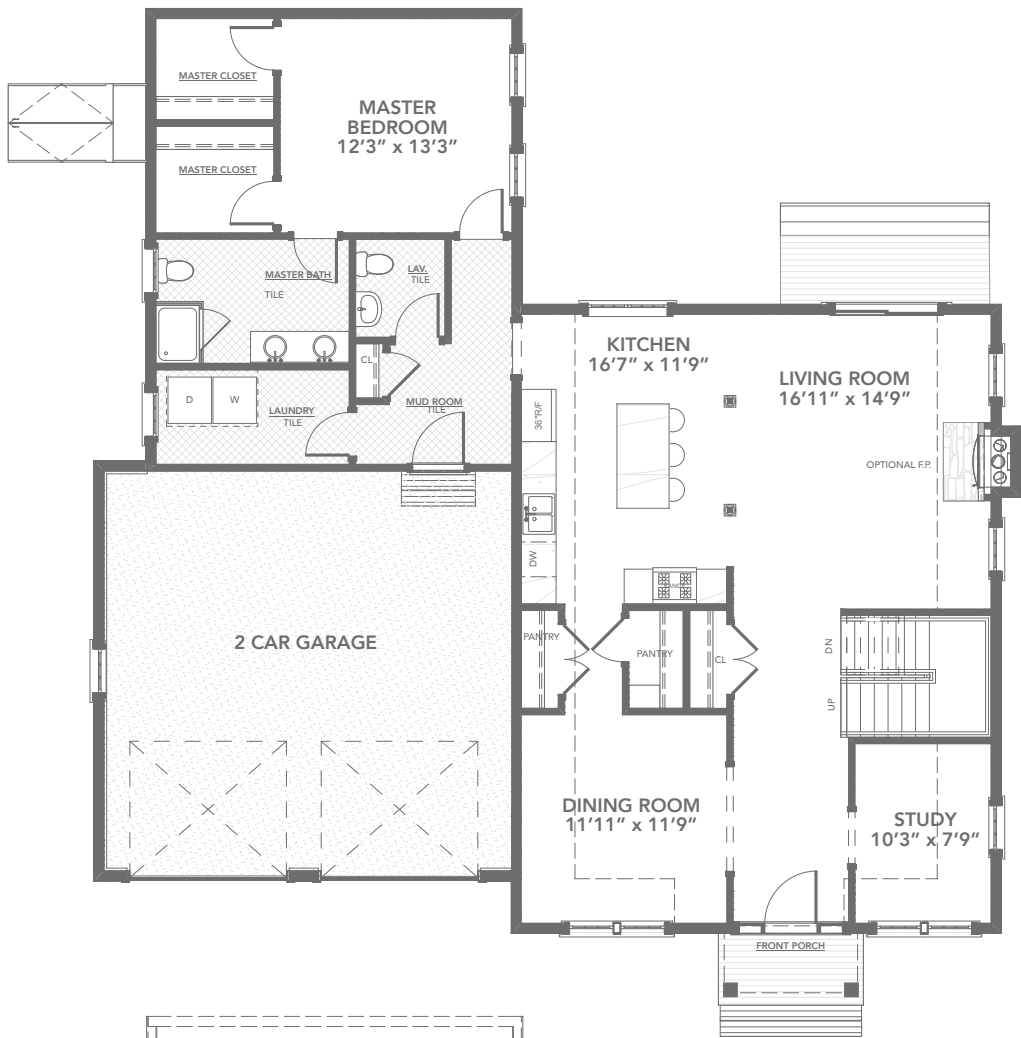

\$619,900

THE HOMES AT CRIMSON HEIGHTS

White Pine

2588 square feet
3 bedrooms/2 ½ baths
1st floor master suite
Private 1st floor study
Spacious 2nd floor loft
Attached 2 car garage

FIRST FLOOR

SECOND FLOOR